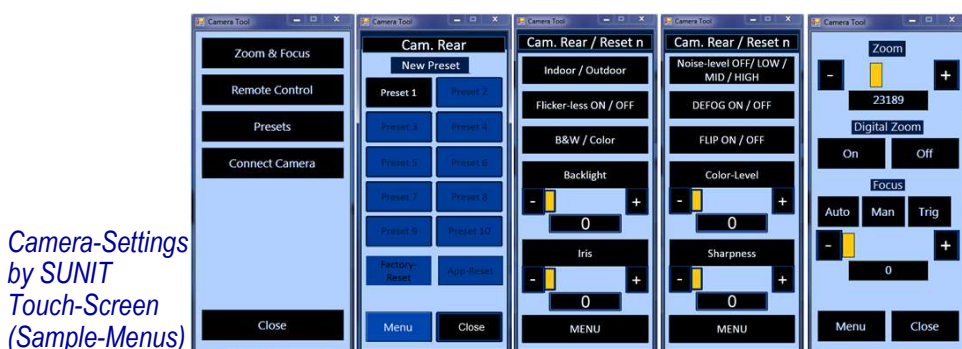

Camera Features

Auto ICR, Wide Dynamic Range(Wide-D) (Auto mode), Visibility Enhancer, Defog, Noise Reduction, Image Stabilization, Stable Zoom, Spot Light Avoidance, Digital Output, Motion Detection, Spherical Privacy Zone Masking, Alarm, Slow AE Response, Picture Effects Black & White (Monochrome Image), Picture Freeze, Electronic-Flip (E-FLIP), Mirror image, Slow Shutter, Flicker-less, Temperature Readout, Title Display, (20 characters / line, max. 11 lines), Camera Mode Display

Camera-Settings by SUNIT Touch-Screen (Sample-Menus)

SUNIT Handheld Keypad for Quick-Control of Camera